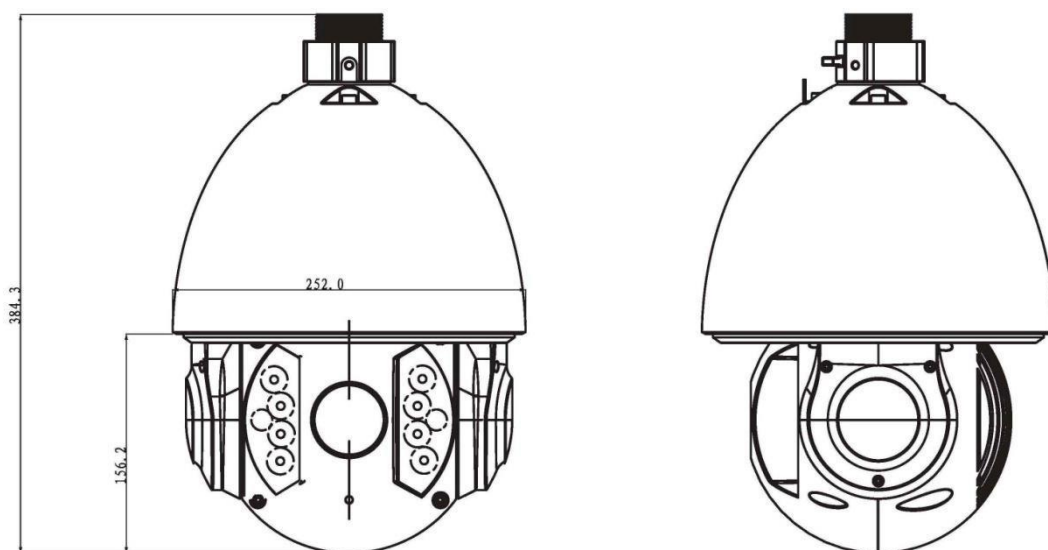

HD-AD6A120I-HC

Time Task	Auto activation of Preset/ Pan/ Scan/ Tour/ Pattern by preset-time
Protocol	DH-SD, Pelco-P/D (Auto recognition)
IR Distance	150m
Audio	
Interface	1 channel In
Auxiliary Interface	
RS485	1
Alarm	2/1 channel In/Out
General	
Power Supply	AC 24V/3A ($\pm 10\%$)
Power Consumption	15.2W, 38.2W (IR on, Heater on)
Working Environment	-40°C ~ 70°C / Less than 90% RH
Ingress Protection	IP66
Vandal Resistance	N/A
Dimensions	$\Phi 252(\text{mm}) \times 384.3 (\text{mm})$
Weight	6.75kg

Dimensions (mm)