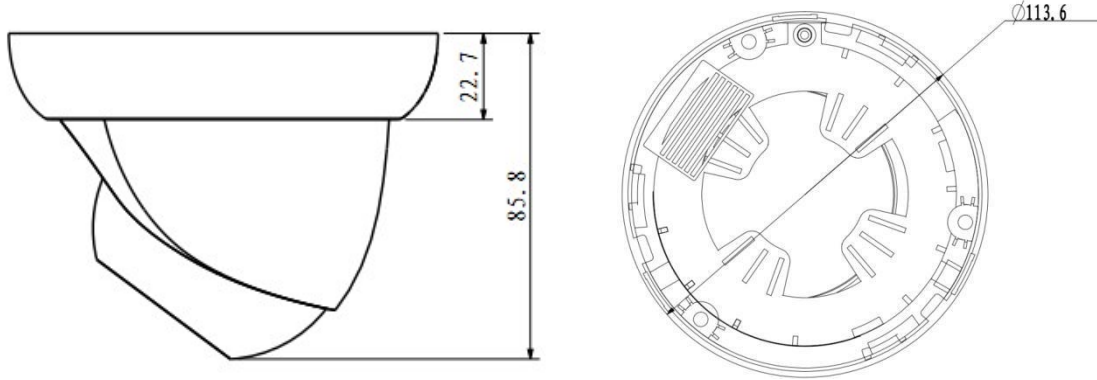

IP-4200S-HDW

Dimensions (mm)

Accessory (optional)

AC-200W	AC-130	AC-122

社名 / 新光 株式会社
SK-COMPANY CO.,LTD

本社所在地 / 〒173-0032
東京都板橋区大山西町 2-3 SKビル 1F

TEL / +81-8032785551
FAX / +81-33972-0689

Distributor: