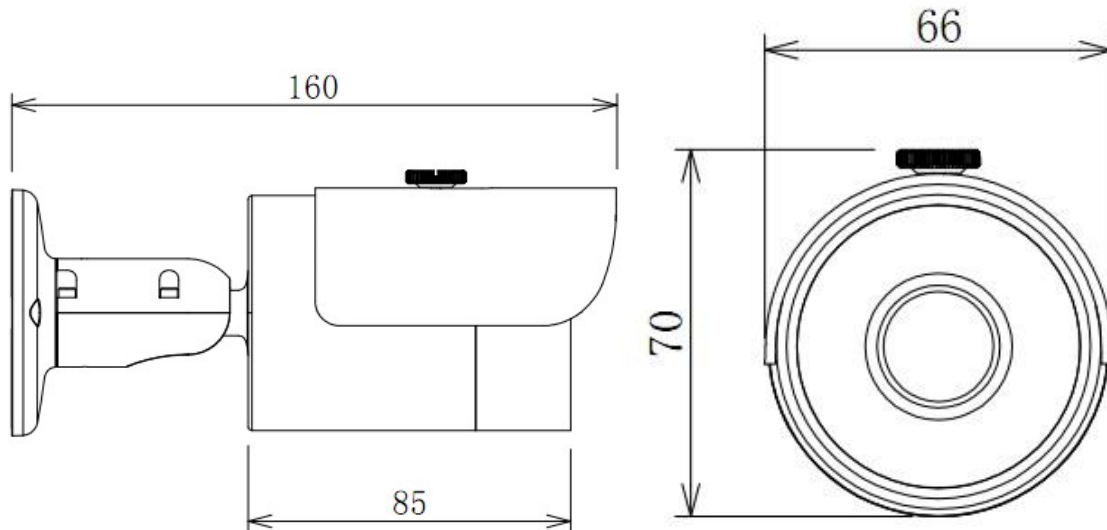

## IP-4200S-HFW

Video Output	N/A	
<b>Camera Features</b>		
Max. IR LEDs Length	30m	
Day/Night	Auto(ICR)/Color/B/W	
Backlight Compensation	BLC / HLC / DWDR	
White Balance	Auto/Manual	
Gain Control	Auto/Manual	
Noise Reduction	3D	
Privacy Masking	Up to 4 areas	
<b>Lens</b>		
Focal Length	3.6mm (6mm,8mm optional)	
Max Aperture	F1.8(F1.6/F1.6)	
Focus Control	Manual	
Angle of View	H:88°(53°/39.7°)	
Lens Type	Fixed lens	
Mount Type	Board-in Type	
<b>Video</b>		
Compression	H.264/ MJPEG	
Resolution	1080P(1920×1080)/720P(1280×720)/ D1(704×576/704×480) / CIF(352×288/352×240)	
Frame Rate	Main Stream	1080P/720P(1 ~ 25/30fps)
	Sub Stream	D1/CIF(1 ~ 25/30fps)
Bit Rate	H.264: 32K ~ 8192Kbps	
<b>Audio</b>		
Compression	N/A	
Interface	N/A	
<b>Network</b>		
Ethernet	RJ-45 (10/100Base-T)	
Wi-Fi	N/A	
Protocol	IPv4/IPv6, HTTP, HTTPS, SSL, TCP/IP, UDP, UPnP, ICMP, IGMP, SNMP,	

## Dimensions (mm)