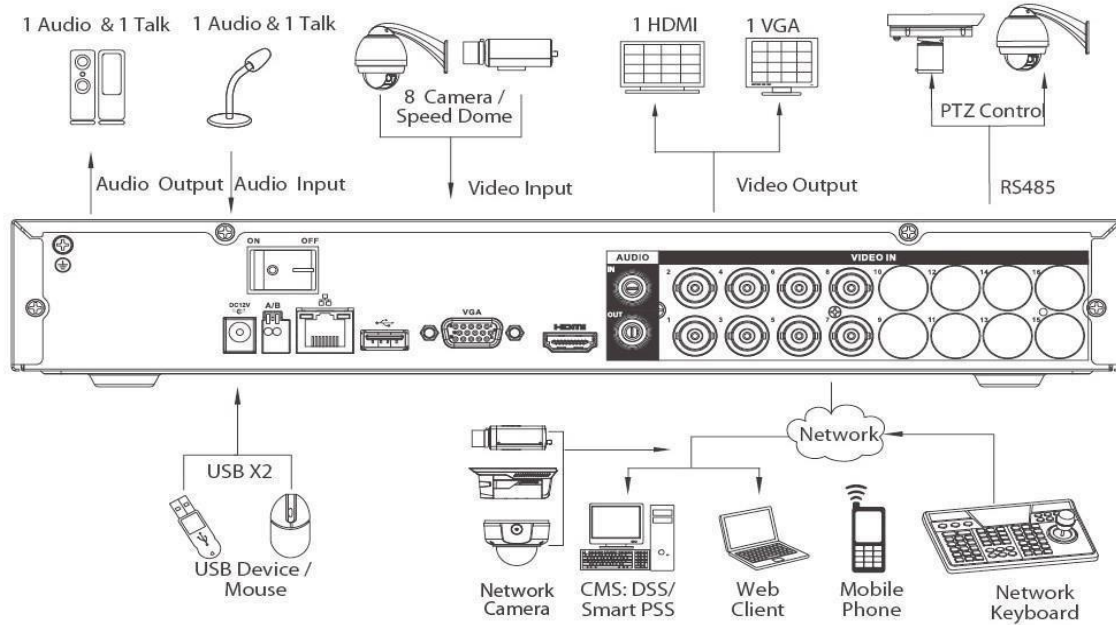

HD-S2-7104/7108H

*Takes HD-S2-7108H as an example

社名 / 新光 株式会社
SK-COMPANY CO.,LTD

本社所在地 / 〒173-0032
東京都板橋区大山西町 2 - 3 **SKビル 1F**

TEL / +81-8032785551
FAX / +81-33972-0689

Distributor: