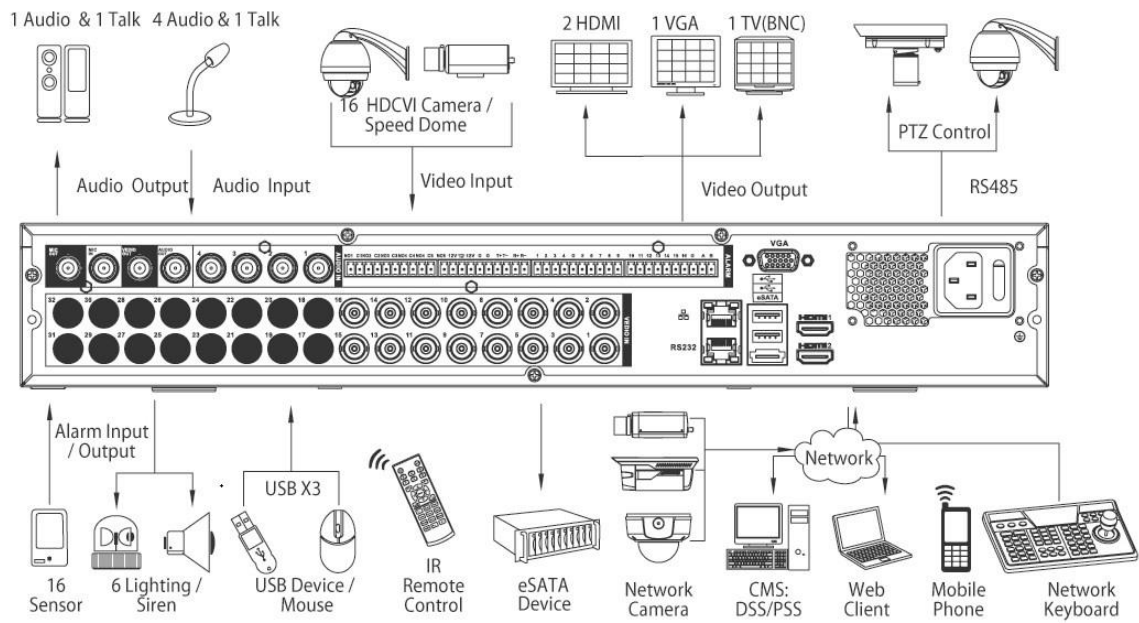

HD-7404/7408/7416L

System Connection

*Takes HCVR7416L as an example

社名 / 新光 株式会社
SK-COMPANY CO.,LTD

本社所在地 / 〒173-0032
東京都板橋区大山西町 2-3 SKビル 1F

TEL / +81-8032785551
FAX / +81-33972-0689

Distributor: