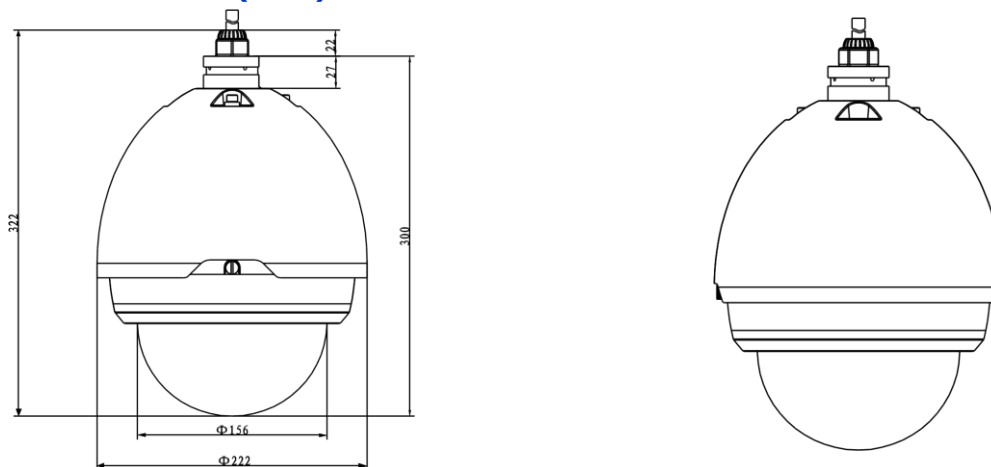

## Technical Specifications

Model	HD-AD63220I-HC	HD-AD63320I-HC
<b>Camera</b>		
Image Sensor	1/2.8" Exmor CMOS	
Effective Pixels	1920(H) x 1080(V), 2 Megapixels	

### Dimensions (mm)